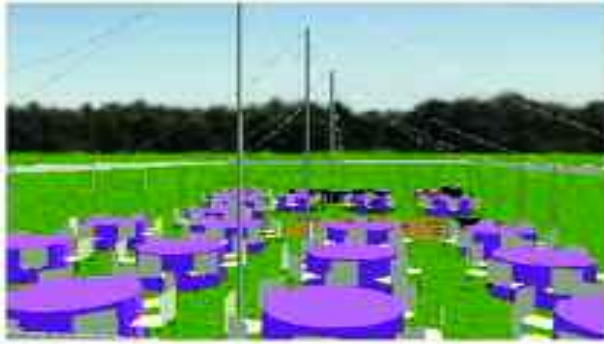

GRAND CENTRAL
PARTY RENTAL, INC.

Date: 04/20/09
Project: 40 x 60
Owner: Grand Central
Designer: Kim McLean

40' x 60' Package Seating For 128

Includes:

- 40' x 60' Pole Tent
- 2-8' Banquet Tables
- 1-48" Table Round (Cake Table)
- 16-60" Tables Round
- 2-Bars
- 128-White Poly Wood Garden Chairs (Our Most Popular)
- 16-White 120' Round Poly Linens (Other Colors Available)
- 1- White 108" Round Poly Linen (Cake Table) (Other Colors Available)
- 2- White 90" x 156" Poly Linens (Other Colors Available)
- 12' x 12' Dance Floor

Price \$2,500.00

*Includes delivery to Davidson, Williamson and Sumner Counties
Save Over \$200.00 (PRICE DOES NOT INCLUDE SETUP TABLES AND CHAIRS).

OPTIONAL: ADD 2 MORE CHAIRS PER A TABLE SIT 160

Dress It Up Add Liner & Pole Draping \$888

Upgrade your linens: Satin \$10, Iridescent \$14 Per Table

(Note Price Does Not Include Lighting)

* Cannot be used in conjunction with other discounts or special offers

40' X 80'
SEATING 160
8 PER TABLE

GRAND CENTRAL
PARTY RENTAL, INC.

Date: 06/20/09
Project: 40 x 80
Owner: Grand Central
Designer: Kim McLean

40' x 80' Package Seating For 160

Includes:

- 40' x 80' Pole Tent
- 4-8' Banquet Tables
- 1-48" Table Round (Cake Table)
- 20-60" Tables Round
- 2-Bars
- 160-White Poly Wood Garden Chairs (Our Most Popular)
- 20-White 120' Round Poly Linens (Other Colors Available)
- 1- White 108" Round Poly Linen (Cake Table) (Other Colors Available)
- 4- White 90" x 156" Poly Linens (Other Colors Available)
- 16' x 16' Dance Floor