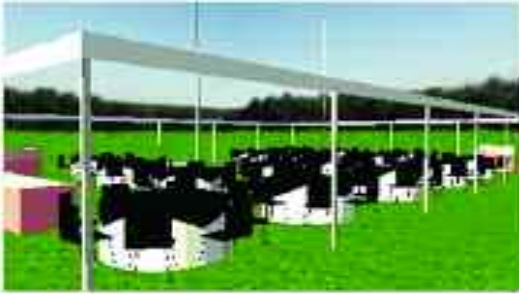

615-868-3747

40' X 40'
SEATING 80
8 PER TABLE

**GRAND CENTRAL
PARTY RENTAL, INC**

Date: 08/20/09
Project: 40 x 40
Owner: Grand Central
Designer: Kim McLean

40' x 40' Package Seating For 80

Includes:

- 40' x 40' Pole Tent
- 2-8' Banquet Tables
- 1-48" Table Round (Cake Table)
- 10-60" Tables Round
- 1-Bar
- 80 White Poly Wood Garden Chairs (Our Most Popular)
- 10-White 120' Round Poly Linens (Other Colors Available)
- 1- White 108" Round Poly Linen (Cake Table) (Other Colors Available)
- 2- White 90" x 156" Poly Linens (Other Colors Available)
- 12' x 12' Dance Floor

Price \$1,740.00

*Includes delivery to Davidson, Williamson and Sumner Counties
Save Over \$150.00 (PRICE DOES NOT INCLUDE SETUP TABLES AND CHAIRS).

OPTIONAL: ADD 2 MORE CHAIRS PER A TABLE SIT 100

Dress It Up Add Liner & Pole Draping \$592

**Upgrade your linens: Satin \$10, Iridescent \$14 Per Table
(Note Price Does Not Include Lighting)**

*** Cannot be used in conjunction with other discounts or special offers**

40' X 60'

SEATING 128
8 PER TABLE

GRAND CENTRAL
PARTY RENTAL, INC.

Date: 04/20/09
Project: 40 x 60
Owner: Grand Central
Designer: Kim McLean

40' x 60' Package Seating For 128

Includes:

- 40' x 60' Pole Tent
- 2-8' Banquet Tables
- 1-48" Table Round (Cake Table)
- 16-60" Tables Round
- 2-Bars
- 128-White Poly Wood Garden Chairs (Our Most Popular)
- 16-White 120' Round Poly Linens (Other Colors Available)
- 1- White 108" Round Poly Linen (Cake Table) (Other Colors Available)
- 2- White 90" x 156" Poly Linens (Other Colors Available)
- 12' x 12' Dance Floor