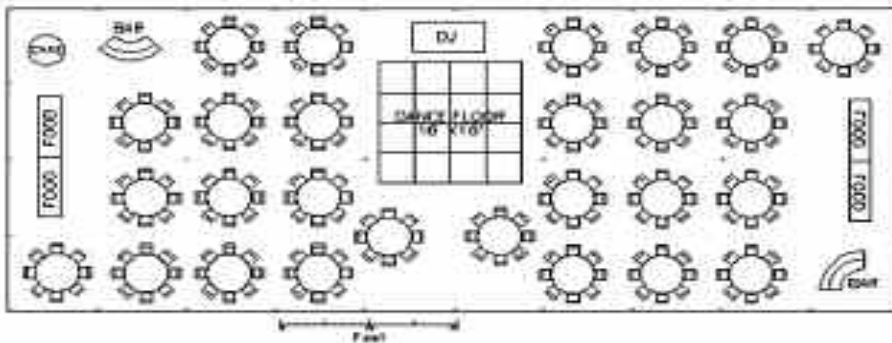

40' X 100'
SEATING 216
8 PER TABLE

**GRAND CENTRAL
PARTY RENTAL, INC.**

Date: 06/23/09
Project: 40 x 100
Owner: Grand Central
Designer: Kim McLean

40' x 100' Package Seating For 216

Includes:

- 40' x 100' Pole Tent
- 4-8' Banquet Tables
- 1-48" Table Round (Cake Table)
- 27-60" Tables Round
- 2-Bars
- 216-White Poly Wood Garden Chairs (Our Most Popular)
- 27-White 120' Round Poly Linens (Other Colors Available)
- 1- White 108" Round Poly Linen (Cake Table) (Other Colors Available)
- 4- White 90" x 156" Poly Linens (Other Colors Available)
- 16' x 16' Dance Floor

Price $3,970.00

*Includes delivery to Davidson, Williamson and Sumner Counties
Save Over $400.00 (PRICE DOES NOT INCLUDE SETUP TABLES AND CHAIRS).

OPTIONAL: ADD 2 MORE CHAIRS PER A TABLE SIT 260

Dress It Up Add Liner & Pole Draping $1480

Upgrade your linens: Satin $10, Iridescent $14 Per Table

(Note Price Does Not Include Lighting)

* Cannot be used in conjunction with other discounts or special offers