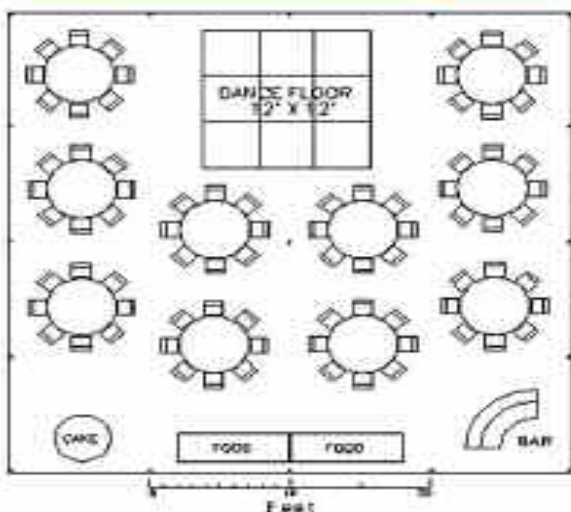

615-868-3747

40' X 40'
SEATING 80
8 PER TABLE

**GRAND CENTRAL
PARTY RENTAL, INC**

Date: 08/20/09
Project: 40 x 40
Owner: Grand Central
Designer: Kim McLean

40' x 40' Package Seating For 80

Includes:

- 40' x 40' Pole Tent
- 2-8' Banquet Tables
- 1-48" Table Round (Cake Table)
- 10-60" Tables Round
- 1-Bar
- 80 White Poly Wood Garden Chairs (Our Most Popular)
- 10-White 120' Round Poly Linens (Other Colors Available)
- 1- White 108" Round Poly Linen (Cake Table) (Other Colors Available)
- 2- White 90" x 156" Poly Linens (Other Colors Available)
- 12' x 12' Dance Floor

Price \$1,740.00

*Includes delivery to Davidson, Williamson and Sumner Counties
Save Over \$150.00 (PRICE DOES NOT INCLUDE SETUP TABLES AND CHAIRS).

OPTIONAL: ADD 2 MORE CHAIRS PER A TABLE SIT 100

Dress It Up Add Liner & Pole Draping \$592

GRAND CENTRAL
PARTY RENTAL, INC.

Date: 04/20/09
Project: 40 x 60
Owner: Grand Central
Designer: Kim McLean

40' x 60' Package Seating For 128

Includes:

- 40' x 60' Pole Tent
- 2-8' Banquet Tables
- 1-48" Table Round (Cake Table)
- 16-60" Tables Round
- 2-Bars
- 128-White Poly Wood Garden Chairs (Our Most Popular)
- 16-White 120' Round Poly Linens (Other Colors Available)
- 1- White 108" Round Poly Linen (Cake Table) (Other Colors Available)
- 2- White 90" x 156" Poly Linens (Other Colors Available)
- 12' x 12' Dance Floor

Date: 06/20/09
Project: 40 x 80
Owner: Grand Central
Designer: Kim McLean

40' x 80' Package Seating For 160

Includes:

- 40' x 80' Pole Tent
- 4-8' Banquet Tables
- 1-48" Table Round (Cake Table)
- 20-60" Tables Round
- 2-Bars
- 160-White Poly Wood Garden Chairs (Our Most Popular)
- 20-White 120' Round Poly Linens (Other Colors Available)
- 1- White 108" Round Poly Linen (Cake Table) (Other Colors Available)
- 4- White 90" x 156" Poly Linens (Other Colors Available)
- 16' x 16' Dance Floor