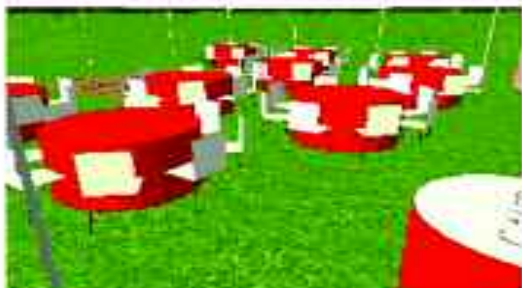

Grand Central Party Rental, Inc Wedding Tent Packages

When It Has To Be Perfect!

**Wedding Tents
Event Planning Guide
10th Edition**

812 Madison Industrial Rd, Madison, TN
www.grandcentralpartyrental.com
email: info@grandcentralparty.com

615-868-3747

40' X 40'
SEATING 80
8 PER TABLE

**GRAND CENTRAL
PARTY RENTAL, INC**

Date: 08/20/09
Project: 40 x 40
Owner: Grand Central
Designer: Kim McLean

40' x 40' Package Seating For 80

Includes:

- 40' x 40' Pole Tent
- 2-8' Banquet Tables
- 1-48" Table Round (Cake Table)
- 10-60" Tables Round
- 1-Bar
- 80 White Poly Wood Garden Chairs (Our Most Popular)
- 10-White 120' Round Poly Linens (Other Colors Available)
- 1- White 108" Round Poly Linen (Cake Table) (Other Colors Available)
- 2- White 90" x 156" Poly Linens (Other Colors Available)
- 12' x 12' Dance Floor

Price \$1,740.00

*Includes delivery to Davidson, Williamson and Sumner Counties
Save Over \$150.00 (PRICE DOES NOT INCLUDE SETUP TABLES AND CHAIRS).

OPTIONAL: ADD 2 MORE CHAIRS PER A TABLE SIT 100

Dress It Up Add Liner & Pole Draping \$592