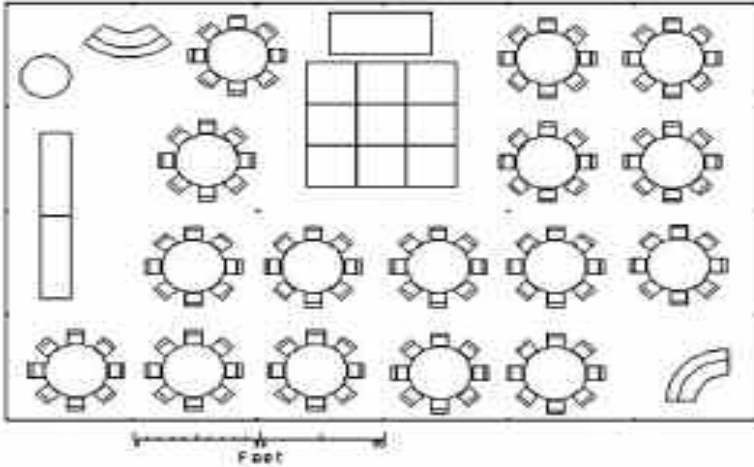

40' X 60'

SEATING 128
8 PER TABLE

GRAND CENTRAL
PARTY RENTAL, INC.

Date: 04/20/09
Project: 40 x 60
Owner: Grand Central
Designer: Kim McLean

40' x 60' Package Seating For 128

Includes:

- 40' x 60' Pole Tent
- 2-8' Banquet Tables
- 1-48" Table Round (Cake Table)
- 16-60" Tables Round
- 2-Bars
- 128-White Poly Wood Garden Chairs (Our Most Popular)
- 16-White 120' Round Poly Linens (Other Colors Available)
- 1- White 108" Round Poly Linen (Cake Table) (Other Colors Available)
- 2- White 90" x 156" Poly Linens (Other Colors Available)
- 12' x 12' Dance Floor

Price $2,500.00

*Includes delivery to Davidson, Williamson and Sumner Counties
Save Over $200.00 (PRICE DOES NOT INCLUDE SETUP TABLES AND CHAIRS).

OPTIONAL: ADD 2 MORE CHAIRS PER A TABLE SIT 160

Dress It Up Add Liner & Pole Draping $888

Upgrade your linens: Satin $10, Iridescent $14 Per Table

(Note Price Does Not Include Lighting)

* Cannot be used in conjunction with other discounts or special offers