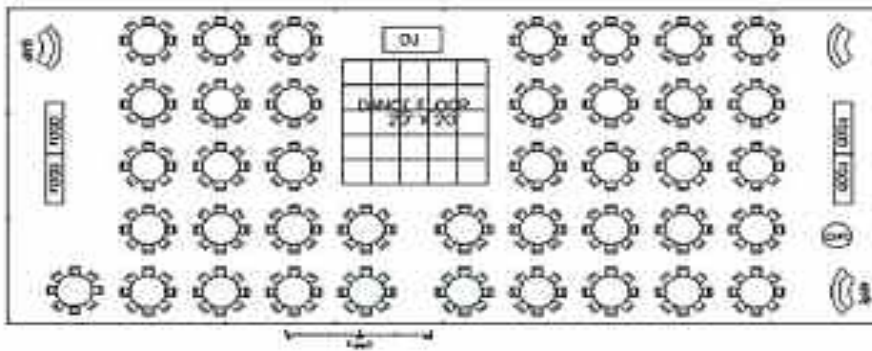

50' X 120'
SEATING 328
8 PER TABLE

**GRAND CENTRAL
PARTY RENTAL, INC.**

Date: 06/20/09
Project: 50 X 120
Owner: Grand Central
Designer: Kim McLean

50' x 120' Package Seating For 328

Includes:

- 50' x 120' Frame Tent
- 4-8' Banquet Tables
- 1-48" Table Round (Cake Table)
- 41-60" Tables Round
- 3-Bars
- 328-White Poly Wood Garden Chairs (Our Most Popular)
- 41-White 120' Round Poly Linens (Other Colors Available)
- 1- White 108" Round Poly Linen (Cake Table) (Other Colors Available)
- 4- White 90" x 156" Poly Linens (Other Colors Available)
- 20' x 20' Dance Floor

Price $8,280.00

*Includes delivery to Davidson, Williamson and Sumner Counties
Save Over $600.00 (PRICE DOES NOT INCLUDE SETUP TABLES AND CHAIRS).

Upgrade your linens: Satin $10, Iridescent $14 Per Table
(Note Price Does Not Include Lighting)

* Cannot be used in conjunction with other discounts or special offers