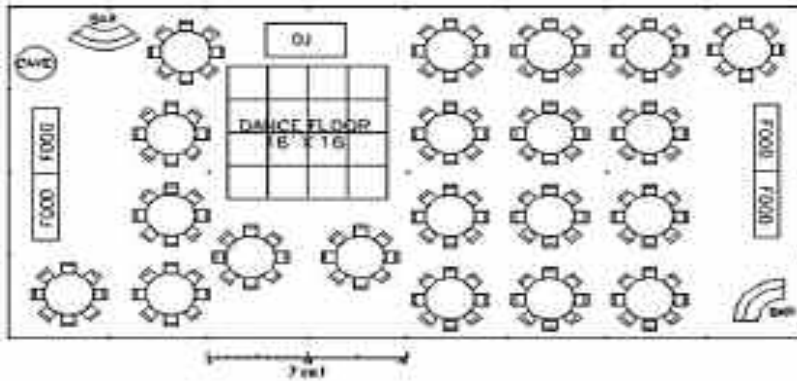

40' X 80'
SEATING 160
8 PER TABLE