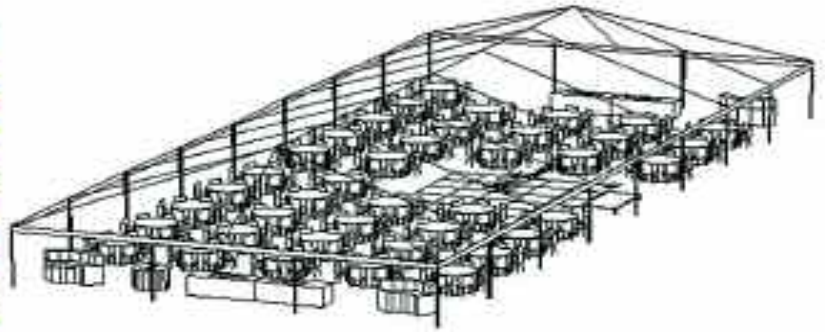

**GRAND CENTRAL
PARTY RENTAL, INC.**

Date: 06/23/09
Project: 40 x 100
Owner: Grand Central
Designer: Kim McLean

40' x 100' Package Seating For 216

Includes:

- 40' x 100' Pole Tent
- 4-8' Banquet Tables
- 1-48" Table Round (Cake Table)
- 27-60" Tables Round
- 2-Bars
- 216-White Poly Wood Garden Chairs (Our Most Popular)
- 27-White 120' Round Poly Linens (Other Colors Available)
- 1- White 108" Round Poly Linen (Cake Table) (Other Colors Available)
- 4- White 90" x 156" Poly Linens (Other Colors Available)
- 16' x 16' Dance Floor

Price \$3,970.00

*Includes delivery to Davidson, Williamson and Sumner Counties
Save Over \$400.00 (PRICE DOES NOT INCLUDE SETUP TABLES AND CHAIRS).

OPTIONAL: ADD 2 MORE CHAIRS PER A TABLE SIT 260

Dress It Up Add Liner & Pole Draping \$1480

Upgrade your linens: Satin \$10, Iridescent \$14 Per Table

(Note Price Does Not Include Lighting)

* Cannot be used in conjunction with other discounts or special offers

50' X 120'
SEATING 328
8 PER TABLE

**GRAND CENTRAL
PARTY RENTAL, INC.**

Date: 06/20/09
Project: 50 X 120
Owner: Grand Central
Designer: Kim McLean

50' x 120' Package Seating For 328

Includes:

- 50' x 120' Frame Tent
- 4-8' Banquet Tables
- 1-48" Table Round (Cake Table)
- 41-60" Tables Round
- 3-Bars
- 328-White Poly Wood Garden Chairs (Our Most Popular)
- 41-White 120' Round Poly Linens (Other Colors Available)
- 1- White 108" Round Poly Linen (Cake Table) (Other Colors Available)
- 4- White 90" x 156" Poly Linens (Other Colors Available)
- 20' x 20' Dance Floor